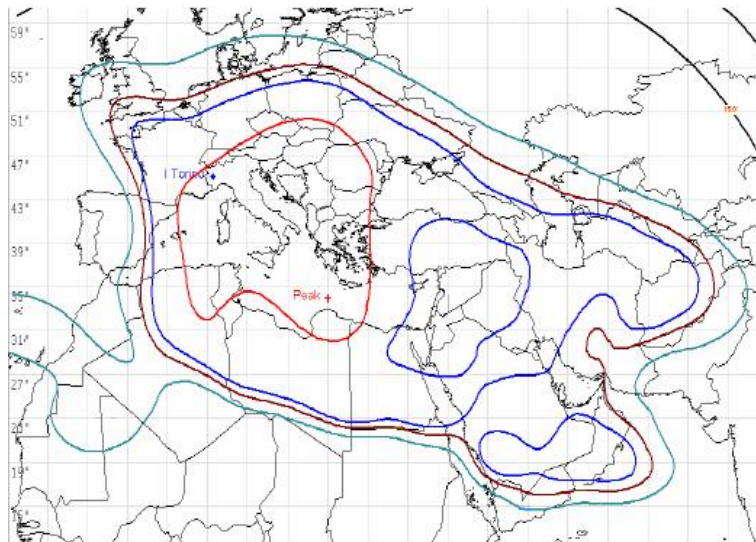

AGC MARINE Telecom

Z.I. Les Trois Moulins – EURO 92 – 282, rue des Cistes
06600 ANTIBES
FRANCE

Tél. : +33 (0)4 92 91 96 08 – Fax : +33 (0)4 93 74 47 51 – E-Mail : info@agcmarine.com

Standard 14.00 - 14.50 GHz BUC is required with LNB, PLL [10,95 -11,75Ghz]

Dark Blue : Edge of the coverage

Middle East :Sesat2