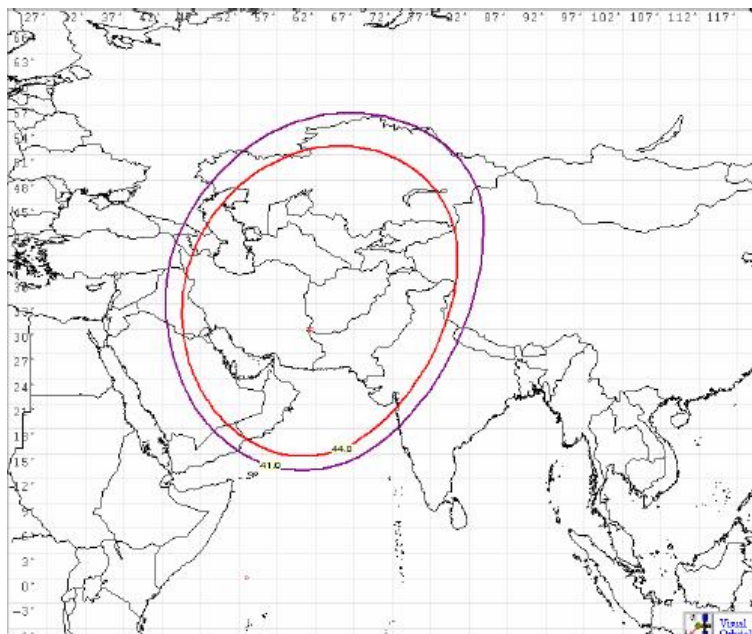

Standard 14.00 - 14.50 GHz BUC is required with LNB, PLL [12,250 -12,75Ghz]

Red : Antenna size 1m dish (take care of antenna elevation > 10°)

Orange : Antenna size 1,2 m (41dbw)

Middle East :Sesat2