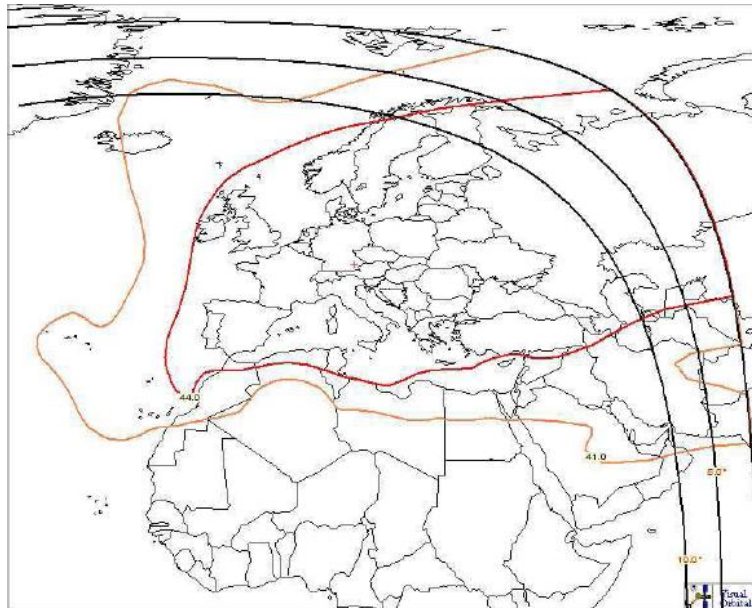

AGC MARINE Telecom

Z.I. Les Trois Moulins – EURO 92 – 282, rue des Cistes
06600 ANTIBES
FRANCE

Tél. : +33 (0)4 92 91 96 08 – Fax : +33 (0)4 93 74 47 51 – E-Mail : info@agcmarine.com

Satellites operating Eutelsat@sea services

Standard 14.00 - 14.50 GHz BUC is required with LNB, PLL [10,95 -11,70Ghz]

Red : Antenna size 1m (44dbw)

Orange : Antenna size 1,2 m (41dbw)

AB1 : Service Dstar maritime