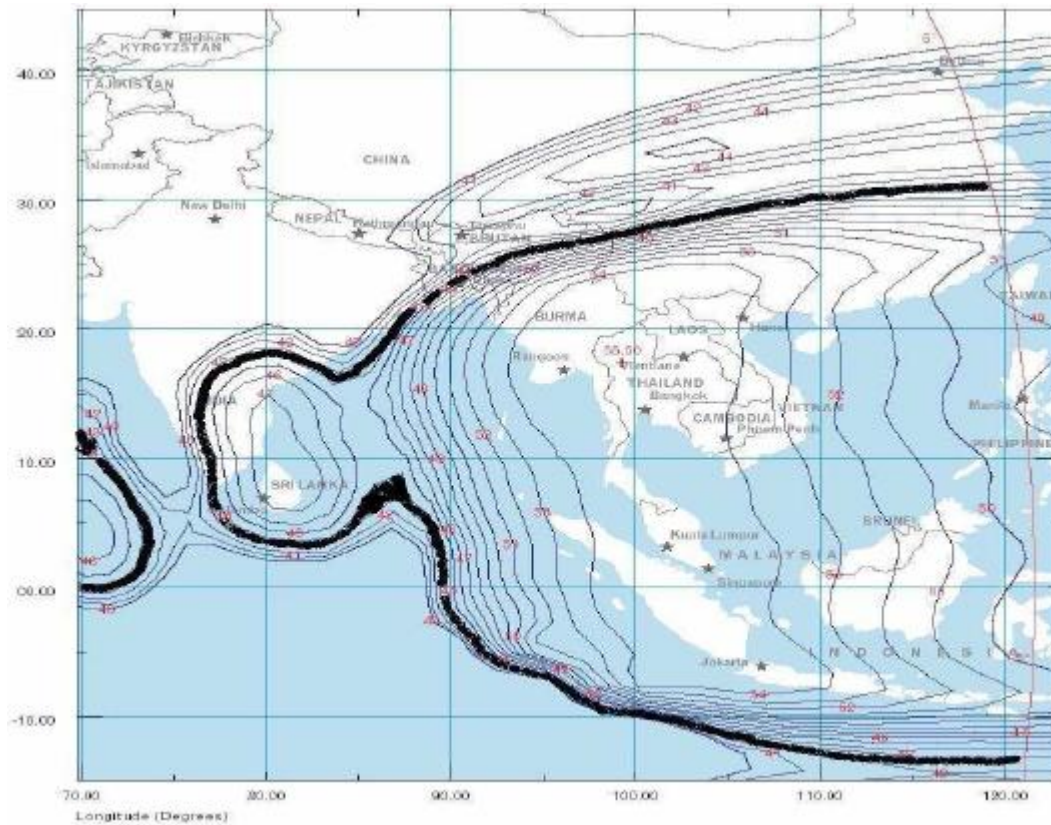

Red : Antenna size 1m dish (take care of antenna elevation > 10°)

Orange : Antenna size 1,2 m (41dbw)

**Middle East :Sesat2**

# AGC MARINE Telecom

Z.I. Les Trois Moulins – EURO 92 – 282, rue des Cistes  
06600 ANTIBES  
FRANCE

Tél. : +33 (0)4 92 91 96 08 – Fax : +33 (0)4 93 74 47 51 – E-Mail : [info@agcmarine.com](mailto:info@agcmarine.com)

**Standard 14.00 - 14.50 GHz BUC is required with LNB, PLL [10,95 -11,75Ghz]**

Dark Blue : Edge of the coverage

**Middle East :Sesat2**

**Standard 14.00 - 14.50 GHz BUC is required with LNB, PLL [12.250 -12,75Ghz]**

Black line : Edge of the coverage (take care of elevation : should be > 10°)

**South East Asia downlink EIRP**