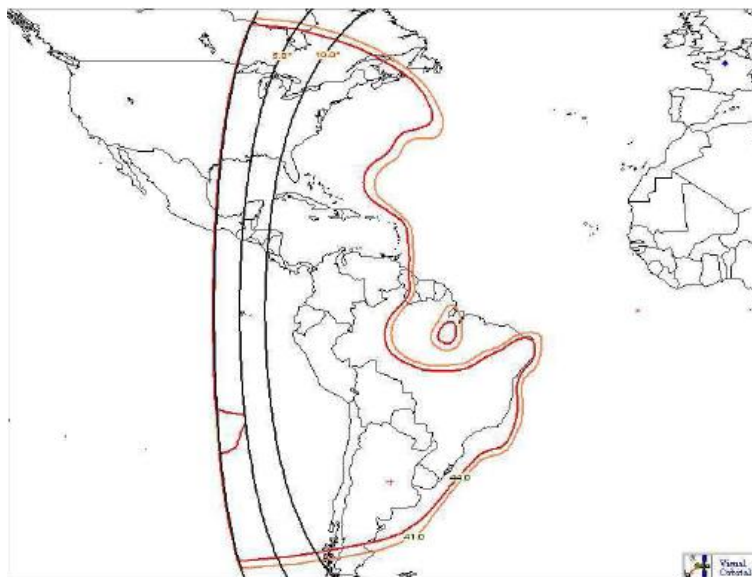

## Satellites operating Eutelsat@sea services

**Standard 14.00 - 14.50 GHz BUC is required with LNB, PLL [10,95 -11,70Ghz]**

Red : Antenna size 1m (44dbw)

Orange : Antenna size 1,2 m (41dbw)

**AB1 : Service Dstar maritime**