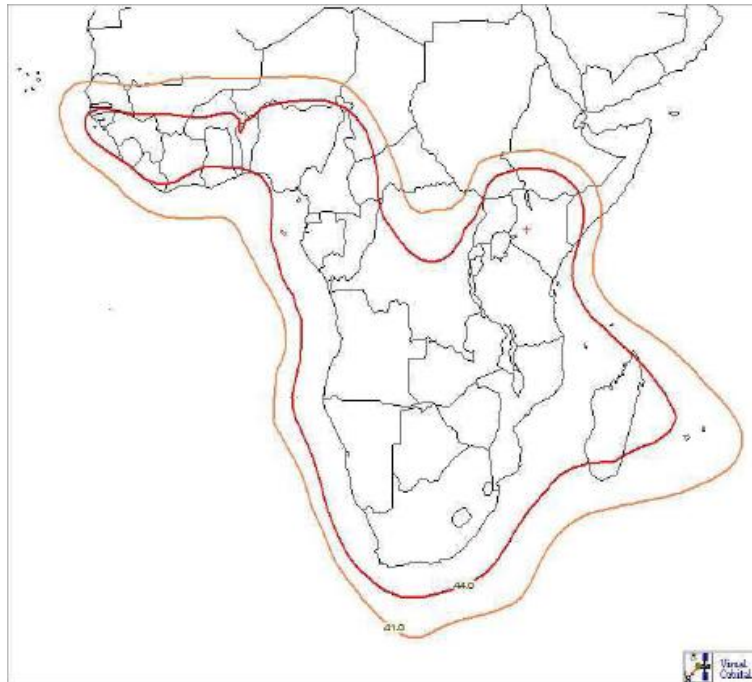

AGC MARINE Telecom

Z.I. Les Trois Moulins – EURO 92 – 282, rue des Cistes
06600 ANTIBES
FRANCE

Tél. : +33 (0)4 92 91 96 08 – Fax : +33 (0)4 93 74 47 51 – E-Mail : info@agcmarine.com

Standard 14.00 - 14.50 GHz BUC is required with LNB, to be confirm

Red : Antenna size 1m dish (take care of antenna elevation > 10°)

Orange : Antenna size 1,2 m (41dbw)

W3A Afrique